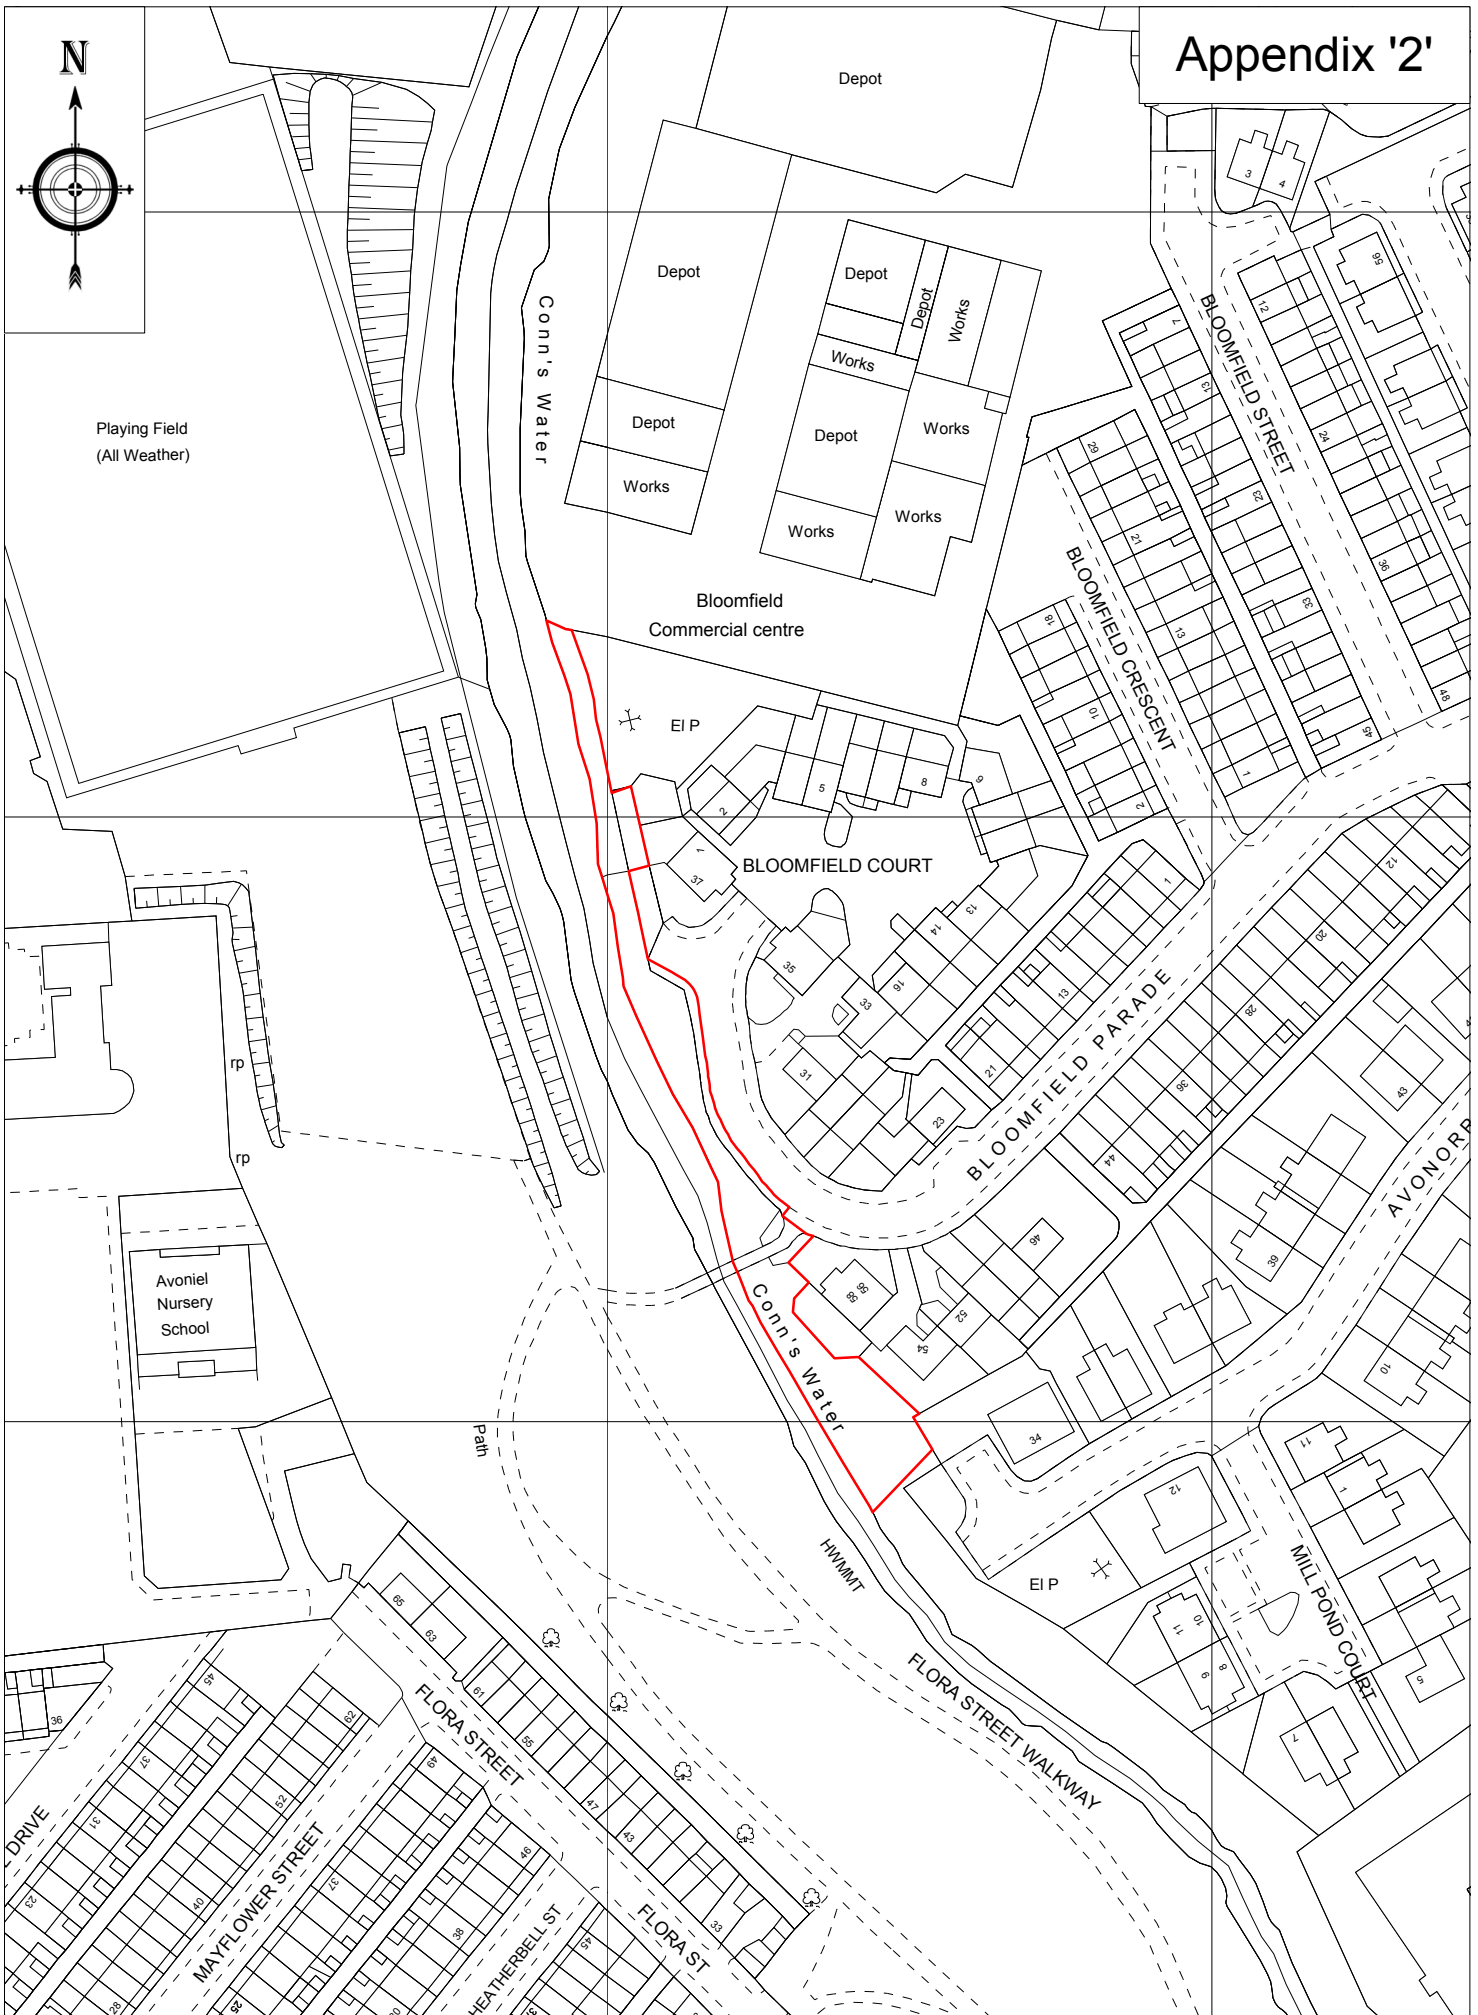

KNOCK WARD

Clara Park Playing Fields

Laburnum Playing Fields

Playing Field  
(All Weather)

Scale 1:1250

Connswater Community Greenway - Plot 37

Area 0.282 acres

# Appendix '3'

Scale 1:1250

Connswater Community Greenway - Plot 64

Area 0.167 acres

This page has been intentionally left blank