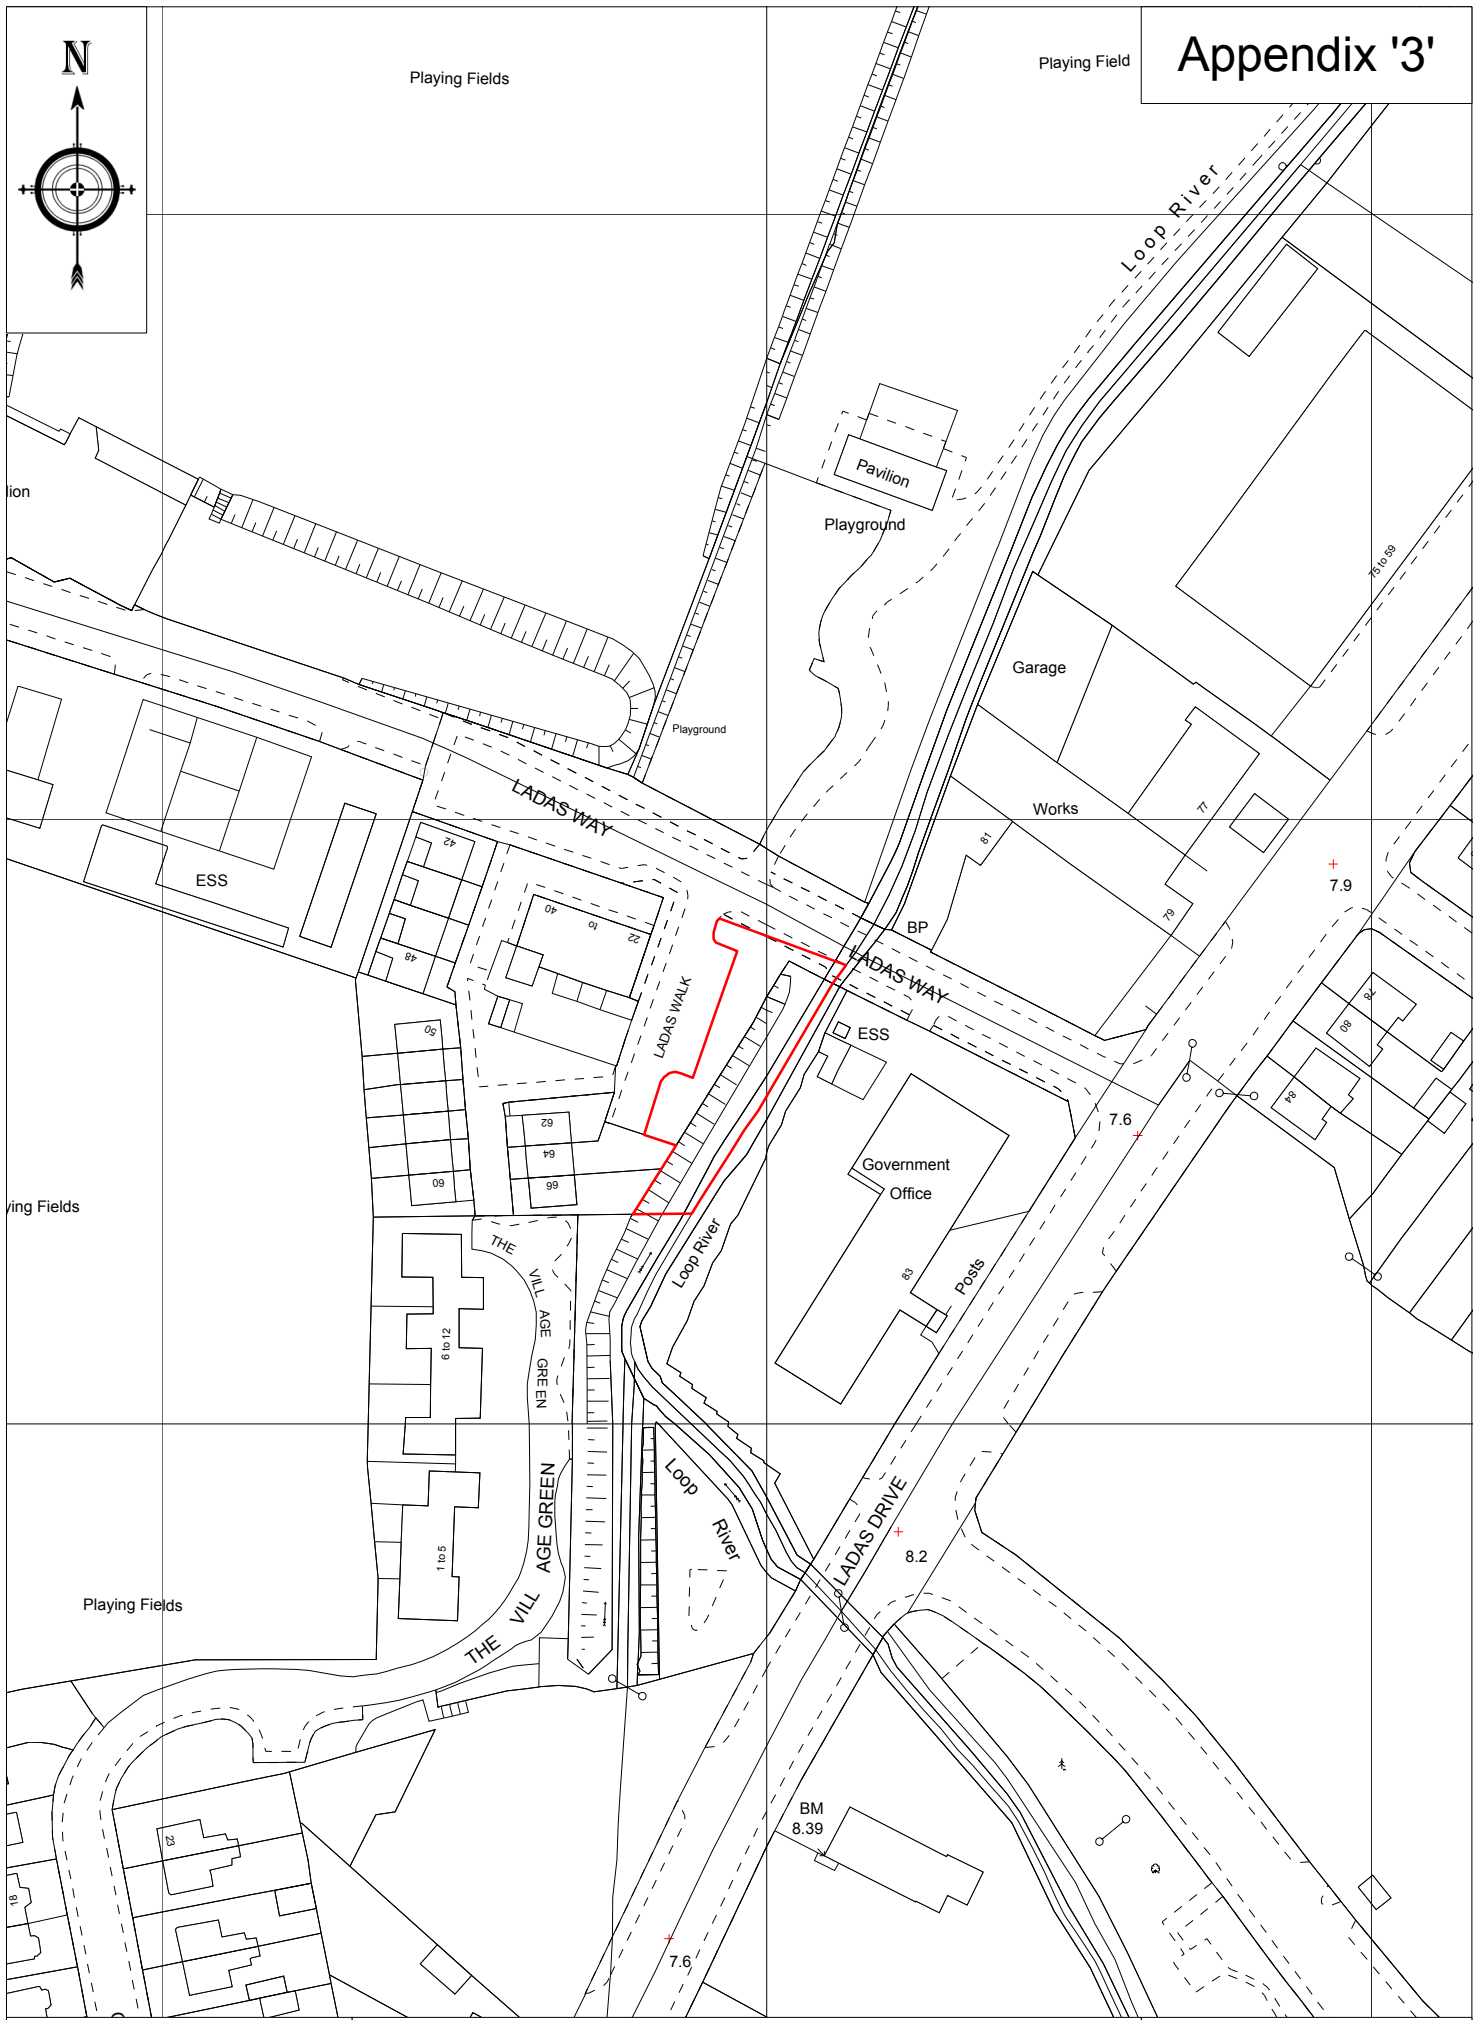

KNOCK WARD

Clara Park Playing Fields

Laburnum Playing Fields

Playing Field  
(All Weather)

Scale 1:1250

Connswater Community Greenway - Plot 37

Area 0.282 acres

# Appendix '3'

Scale 1:1250

Connswater Community Greenway - Plot 64

Area 0.167 acres

This page has been intentionally left blank